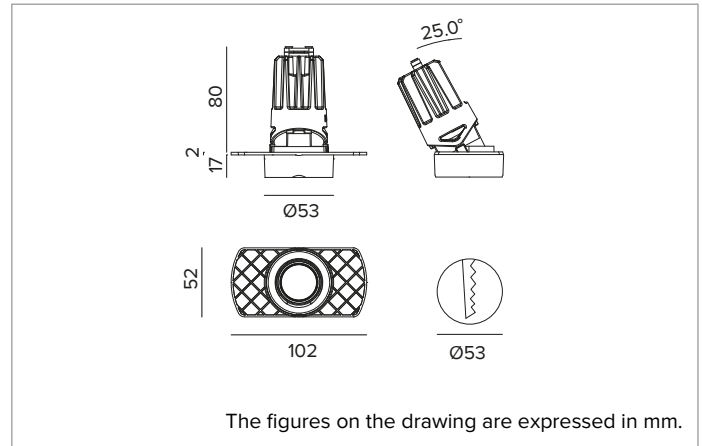

1T8470ELTR | CCTEVO ARCHITECTURAL 58

Adjustable recessed LED projector in a trimless version

	2700K	H(m)	D(m)	Emax(lx)
	Ra90		23°	
	Fixture Power	11W	1	0.41
	Source Flux	871lm	2	0.81
	Fixture Flux	672lm	3	1.22
	Efficacy	61lm/W	4	1.63
TS1334	Imax=3929cd/klm	Imax	3422cd	5
			2.03	137

CCT nominal: 2700K

Lifetime (L80/B10): >50000h tq +25°C

ILLUMINOTECHNICAL CHARACTERISTICS

SP Version - a moulded black plastic optical holder with metallised polycarbonate precision optics, a holographic diffusion filter and a black silicone cut off ring. UGR<19 (EN 12464-1).

Optic: REFLECTOR

Beam angles: SP

Optical efficiency: 77%

Fixture flux: 672lm

Luminous efficacy: 61lm/W

Photobiological safety: Compliant with RG1 low risk group

MECHANICAL CHARACTERISTICS

Moulded black plastic optic holder and die-cast aluminium heat sink in black color. Black colour cover. The optical unit can be adjusted up to 30° on the vertical plane. Trimless version with a load-bearing element for installation and finishing in plasterboard.